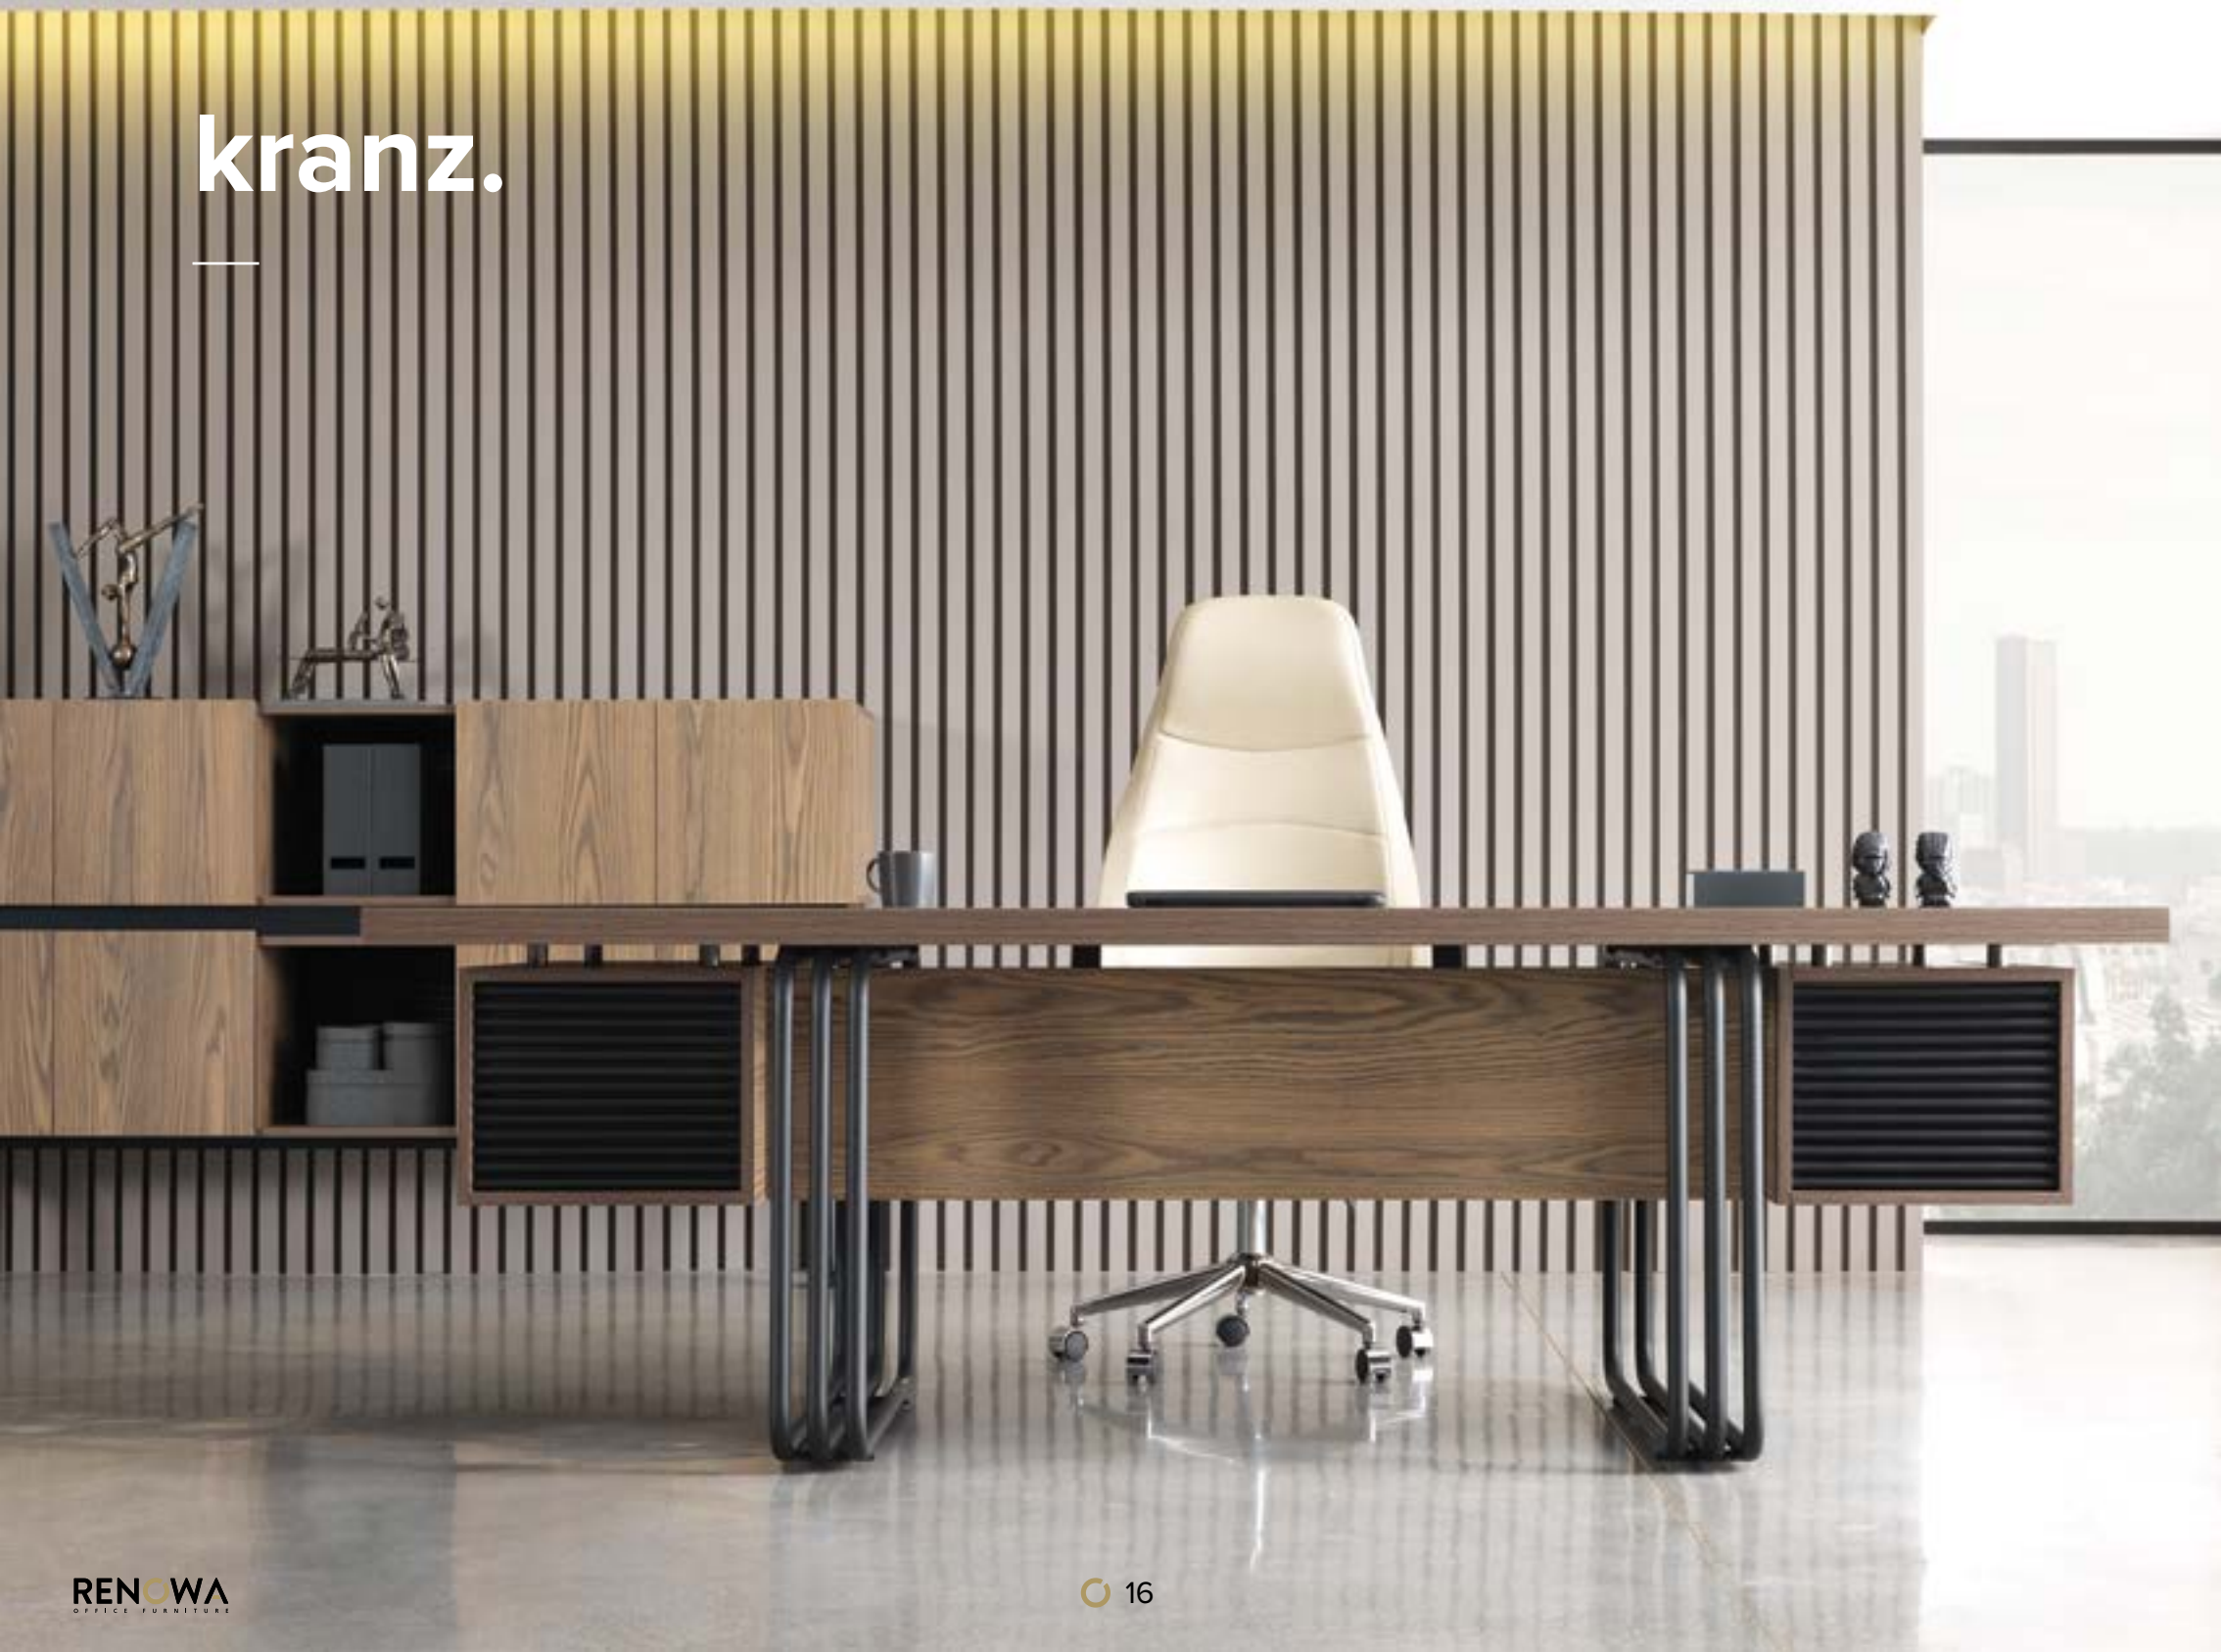

flow.

flow.
glass

kranz.

kranz.

THE FUTURE IS FLUID

The movement water is constant and infinite, and this collection expresses the perpetual, mesmerizing and continuous flow of liquid. This fluidity extends to the functionality of our pieces, where legs can be fitted at different angles to adapt to space constraints. Free of rough edges and unnecessary frills, the legs fit perfectly into tight corners, against walls, and within nooks and crannies, freeing workspaces of clutter and obstruction.